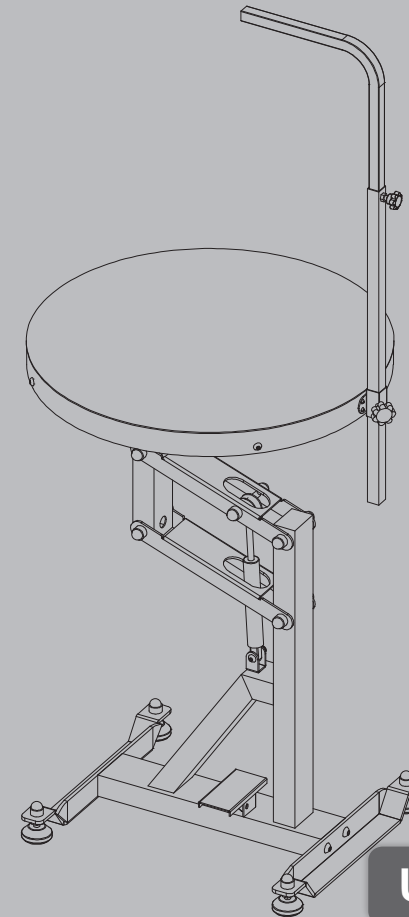

AEOLUS

Professional Vet Equipments Supplier

AEOLUS

“LegEasy” Pneumatic Lifting Round Lighting Table

FT-838LED-PRO

New
Generation

User Manual

Distributor Contacts

It has a rotating and pneumatic lifting tabletop.

FT-838LED-PRO has a round tabletop with 60cm diameter, and is made from heavy duty tempered glass and stainless steel supporting frame.

- ① Table top
- ② Grooming arm
- ③ Grooming arm bolt
- ④ Locking bolt
- ⑤ Pneumatic lifting base
- ⑥ Foot pedal
- ⑦ Bolts
- ⑧ Table foot (with adjustable levelers)

Specification

Dimension	Ø23.5"×H27"-38.7" Ø60cm×H68cm-98cm
Net Weight	28kg
Gross Weight	31kg
Package	66x32x70cm
Volume	0.148cbm

Package Inspection

The manufacturer is not liable for any damage caused by a third party "Transport or Delivery Company".