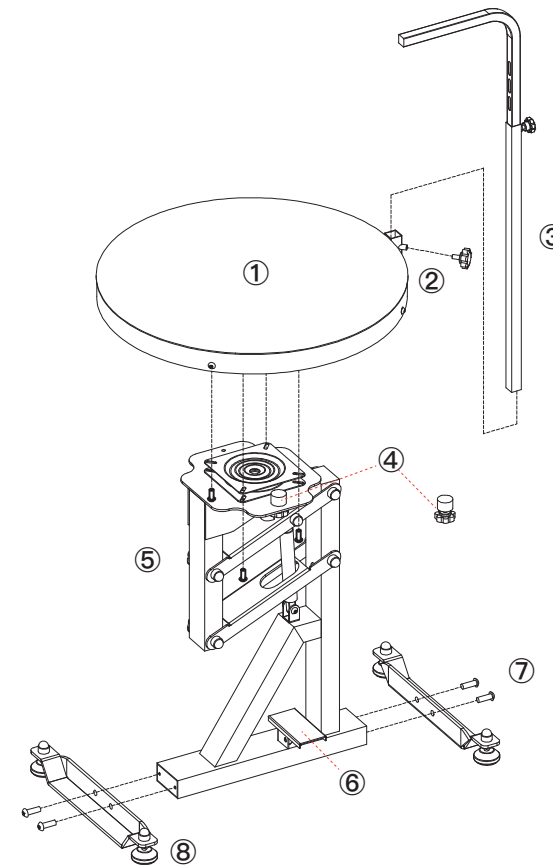

It has a rotating and pneumatic lifting tabletop.

FT-838LED-PRO has a round tabletop with 60cm diameter, and is made from heavy duty tempered glass and stainless steel supporting frame.

- ① Table top
- ② Grooming arm
- ③ Grooming arm bolt
- ④ Locking bolt
- ⑤ Pneumatic lifting base
- ⑥ Foot pedal
- ⑦ Bolts
- ⑧ Table foot (with adjustable levelers)

Specification

Dimension	Ø23.5"×H27"-38.7" Ø60cm×H68cm-98cm
Net Weight	28kg
Gross Weight	31kg
Package	66x32x70cm
Volume	0.148cbm

Package Inspection

The manufacturer is not liable for any damage caused by a third party "Transport or Delivery Company".

Assembly Instructions

1. Connect the Table Foot to the Pneumatic Lifting Base
Use the Open Wrench to connect the Table Foot to the Pneumatic Lifting Base with the Outside Hex Bolts.
Caution: The four screw holes are near Foot Pedal.
2. Install the Tabletop to the other end of the Pneumatic Lifting Base
Use the Hexagon Wrench to fix the tabletop to the Pneumatic Lifting Base with the Inside Hex Bolts. If you need to rotate the table top, please loose the locking knob, conversely, to tighten the locking knob to fix the table top.
3. Adjust the levelers
Check if the four levelers are horizontal. If not, release the nut above the leveler and rotate the leveler to adjust its height to ensure a stable and steady table.
4. Install the grooming arm
Insert the grooming arm into the slot of the frame and tighten the grooming arm knob to fix it. Adjust the grooming arm to a proper height.